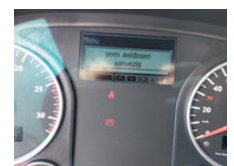

MAN TGS 35.480 8x4 BL - Big Axle – Automat. TOP TOP!

General characteristics

Brand	MAN
Model	TGS 35.480
Subcategory	Tipper
Meter reading	434.900km
Year of construction	2016
Date of first registration	20-07-2016
Colour	Red
Condition	Used
General state	Very good
Fuel	Diesel
Emission class	Euro 6

MAN TGS 35.480 8x4 BL - Big Axle – Automat. TOP TOP!

Technical specifications

Number of axes	4
Axis configuration	8x4
Transmission	Automatic
Assets	480hp

Description

WMA41SZZ9GM707437 Year of manufacture: 20/07/2016 Mileage: 434,900 km Euro 6 / 480 HP 12,419 CC 6 cylinder Gearbox: Automatic Suspension: Leaf Air Disc brakes axle 1 and axle 2 Drum brakes axle 3 and axle 4 Tires 315/80R22.5 Axle 1: L 70 % R 70 % Axle 2: L 25% R 70% Axle 3: L 60-60% R 60-60 % Axle 4: L 50-50% R 40-45% Axle spacing: 1-2= 1,795 mm 2-3= 3,205 mm 3-4= 1,400 mm Total weight 37,000 kg Empty weight 14,674 kg Payload 22,326 kg BE 32,000 kg Empty weight 14,674 kg Payload: 17,326 kg Sleeping cabin 1 bed, sun canopy, beacons, LED light on roof Heated and adjustable mirrors, radio, cruise control, air-suspended driver's and passenger's seats, seat heating, limited slip differential, multifunction steering wheel, refrigerator, sunroof, auxiliary heater Hardox tipper Internal dimensions: Length: 630 cm Width: 244 cm Height: 105 cm Electric tarpaulin An extra electric tarpaulin is included Tipper can be placed on legs. Legs included. The vehicle is in very, very good condition, both technically and aesthetically. Viewing is possible at 3980 Tessenderlo, Kanaalweg 79